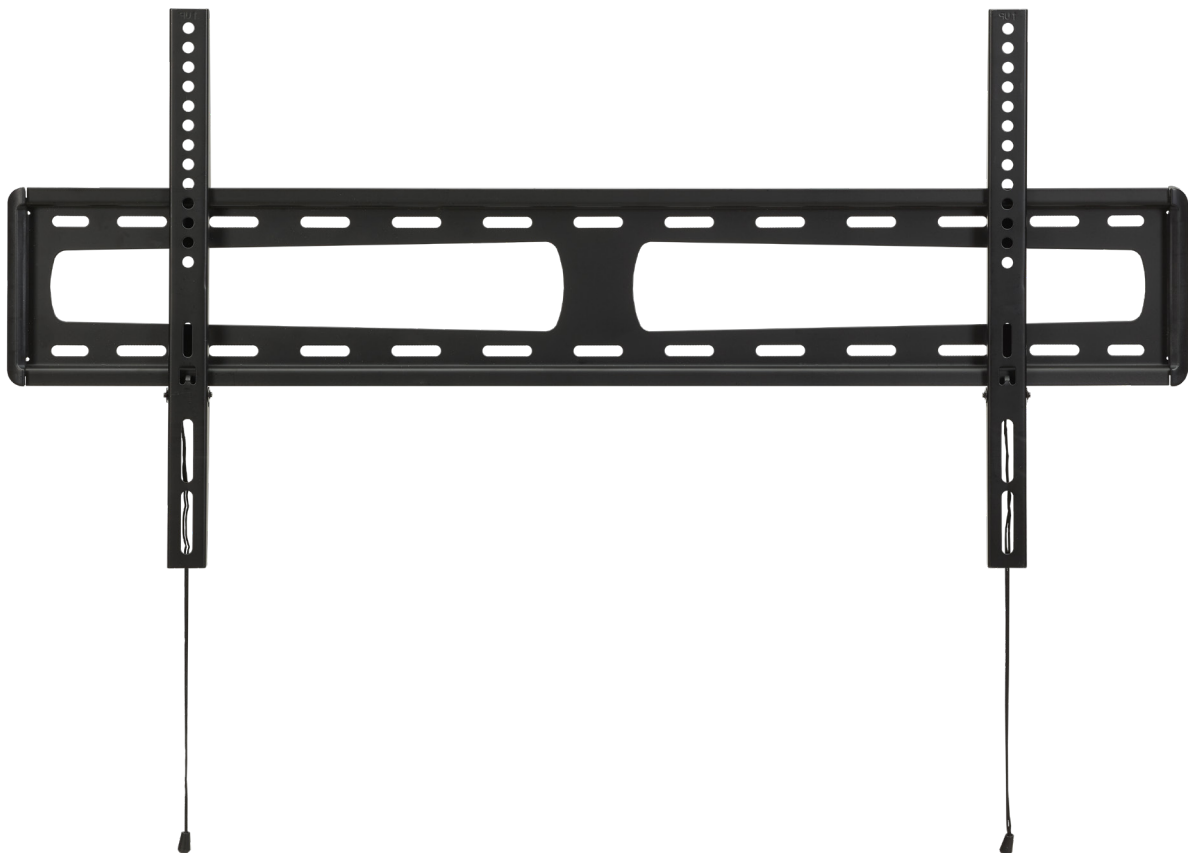

BL Fixed 800

Wall mount, fixed

Item no.: 8414

The BL Fixed 800 is a fixed wall mount, which is characterized by a slim, but at the same time stable design.

Screens from 46 to 65" / 116 - 165 cm can be installed. The universal VESA standard is supported up to a maximum of VESA 800 x 600 mm.

An integrated bubble level ensures simple and exact horizontal installation.

The wall mount is impact and scratch resistant powder-coated, black and takes up little space due to the small wall distance of just 22 mm.

A clever click system with unlocking function enables a secure hold and quick assembly.

The quick-tension cables can be placed behind the screen using a magnet and, if necessary, can be easily pulled down to unlock the TV from the wall plate for cable access.

The maximum load is 60 kg.

BL Fixed 800

Wall mount, fixed

Item no.: 8414

- for screens from 46 - 65" / 116 - 165 cm
- Landscape format
- including universal mount, max. VESA 800 x 600 mm,
- 22 mm distance to wall
- incl. integrated bubble level
- incl. quick release device via rope-drawn spring-loaded latch, with magnets for invisible fixing on the wall mount
- Colour: black
- Impact and scratch resistant powder-coated
- Load capacity up to 60 kg